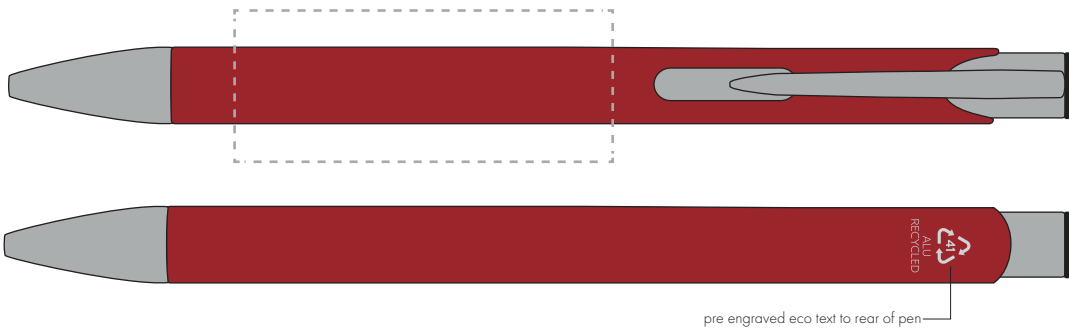

Your Ref:  
Our Ref:

Quantity:  
Version: 1

Product Code: TPC982001  
Product Colour: BURGANDY

**PRINTING CONCERNS:**

We stock this item in the following colours

**PANTONE REFERENCE(S)**

● Engrave

ARTWORK SCALE 100%

ARTWORK SCALE 100%  
Rotary Engrave Area:  
50mm x 20mm

pre engraved eco text to rear of pen

Product Image for visualisation  
- colours may vary

The dashed line is to demonstrate print area and will not appear on your printed item